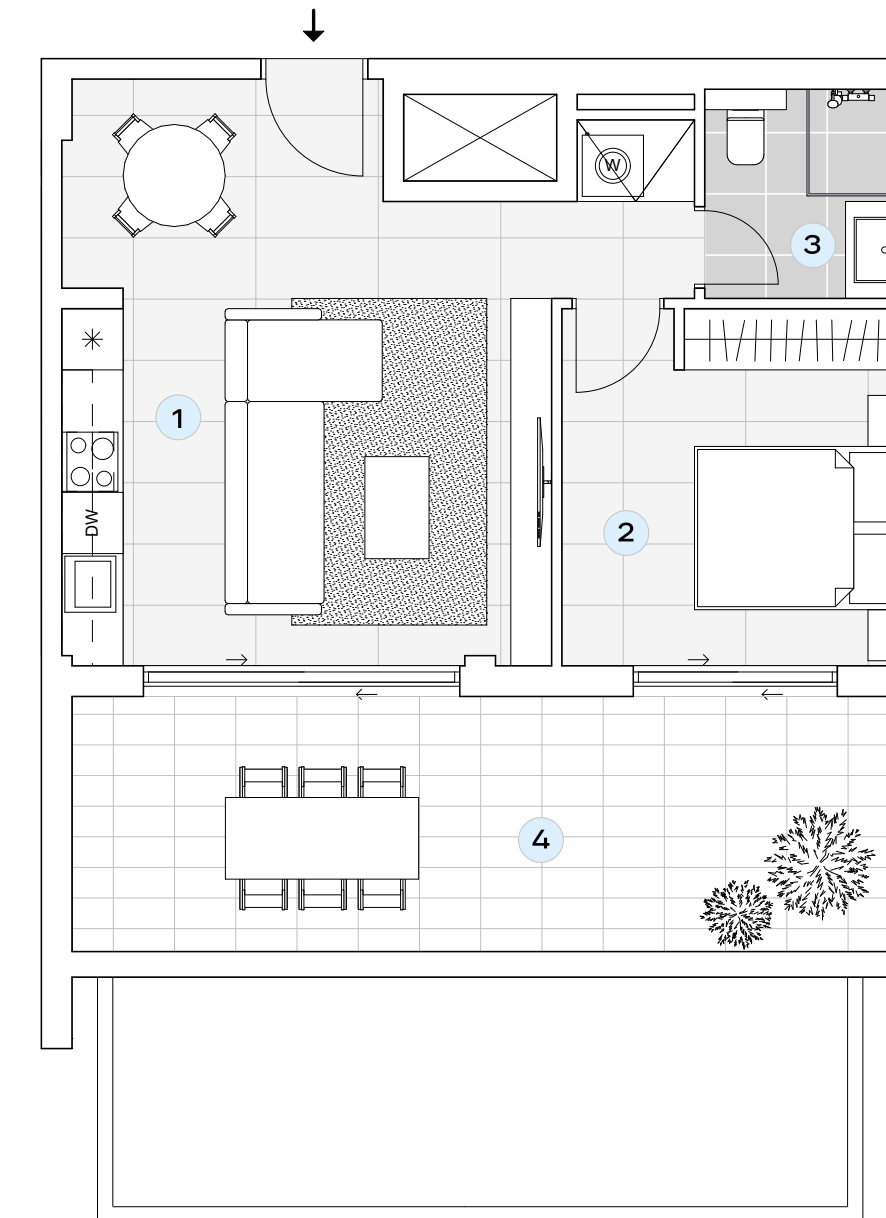

UNIT I

ONE-BEDROOM APARTMENT
 51 SQM
 AVAILABLE ON FLOOR: 5

CATEGORY	TYPE	SQM
Areas	Internal area	50.73
	External area	22.00
	Total area	72.73

CATEGORY	DETAILS	
Uses	1.	Open space living room & kitchen
	2.	Bedroom
	3.	Bathroom
	4.	Private balcony

FLOOR PLAN DISCLAIMER

The areas of the Unit quoted have been calculated from the exterior boundaries of the exterior walls, including common elements such as structural walls and other interior structural components of the building that are within the Unit's outline. Changes may be made during the further planning or development stages and dimensions, fittings, finishes and specifications are subject to change without notice. The units are not delivered furnished and furnishings and amenities are illustrative only.